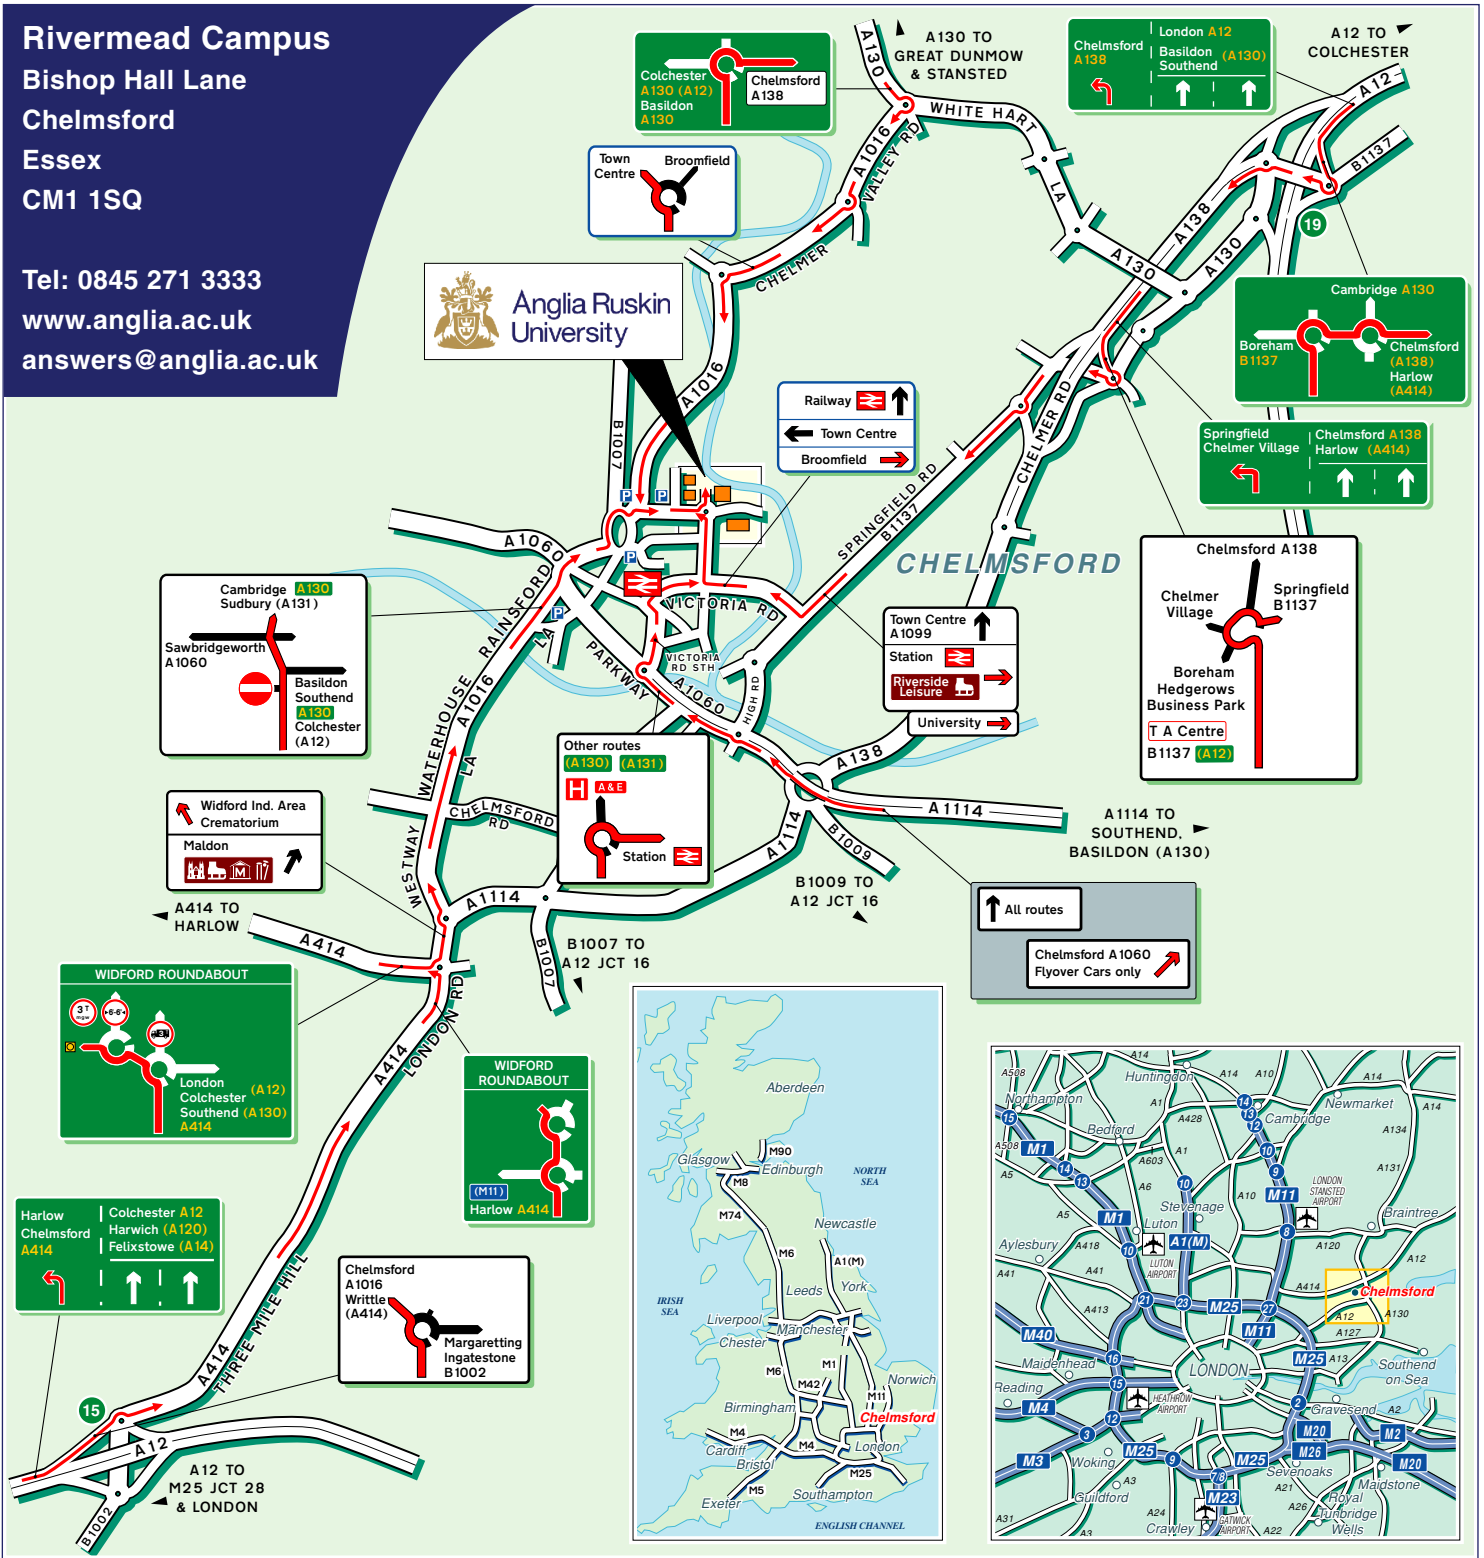

Rivermead Campus
 Bishop Hall Lane
 Chelmsford
 Essex
 CM1 1SQ

Tel: 0845 271 3333
 www.anglia.ac.uk
 answers@anglia.ac.uk

Public Transport

By Train.
 Chelmsford is on the main line from London Liverpool Street to Colchester. For details of train times please call National Rail Enquiries on 08457 484950.

By Bus/Coach.
 Chelmsford bus station is currently undergoing a major redevelopment programme. For further details contact Chelmsford Travel Line on 08706 082608. As a general guide, most local buses terminate in Duke Street opposite the railway station, National Express coach routes terminate in Victoria Road.

Parking Facilities.
 There is limited parking at Rivermead Campus and spaces must be reserved in advance. The car park can be accessed from Hoffmanns Way, which is off the mini roundabout at the junction of New Street and Rectory Lane. At the barrier press the buzzer, announce who you are, and if you have a pre-arranged reservation, Security will direct you to an appropriate space. If you require a disabled parking space please ring our Contact Centre on 0845 271 3333 to let us know you are coming.

By Air.
 If you are travelling from abroad, Stansted (London's 3rd airport) is less than 30 minutes drive.