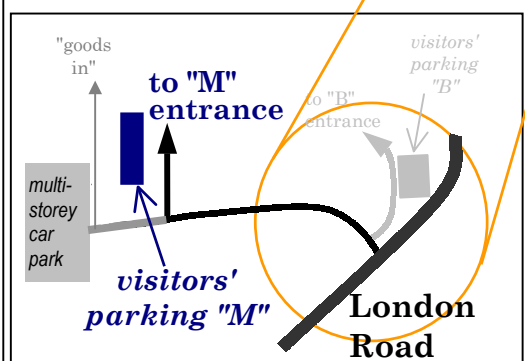

HARLOW

Nortel Networks
London Road
Harlow
Essex CM17 9NA
tel: 01279 429531

TO HARLOW TOWN CENTRE
←

POTTER STREET

IEE lecture
Please use visitors' parking "M" and "M" entrance.

Entrance to Nortel Networks from London Road